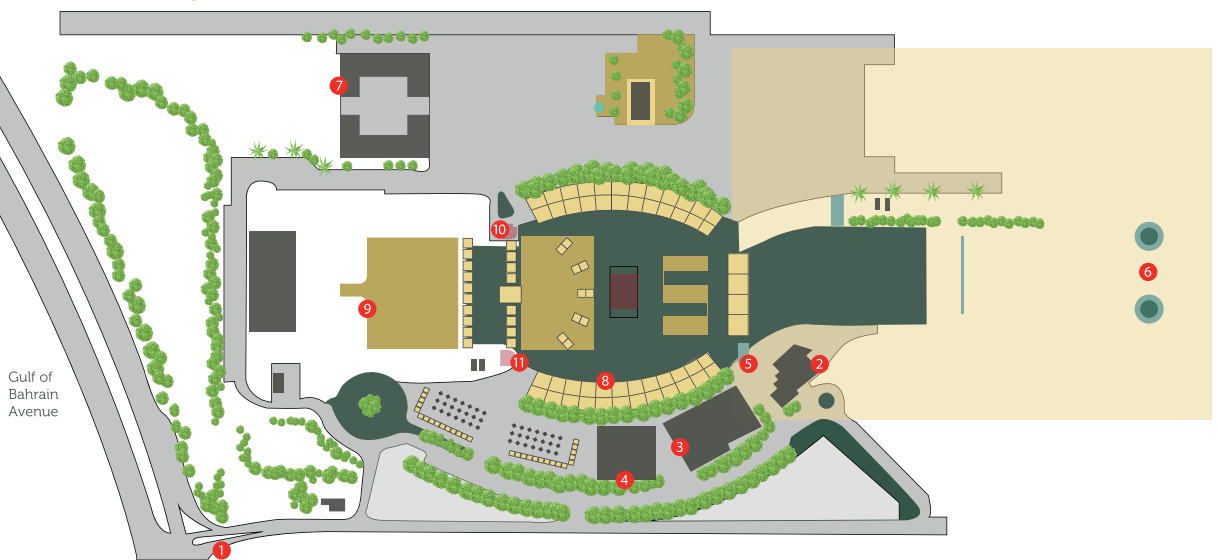

## BREEF Map

- |                               |                        |
|-------------------------------|------------------------|
| 1 Main Entrance               | 7 Stables              |
| 2 Management Office           | 8 Stables – Short Rest |
| 3 Royal Majlis                | 9 Vet Checking Area    |
| 4 VIP Majlis                  | 10 Media Centre        |
| 5 Podium                      | 11 Organiser's office  |
| 6 Endurance Start/Finish Line |                        |